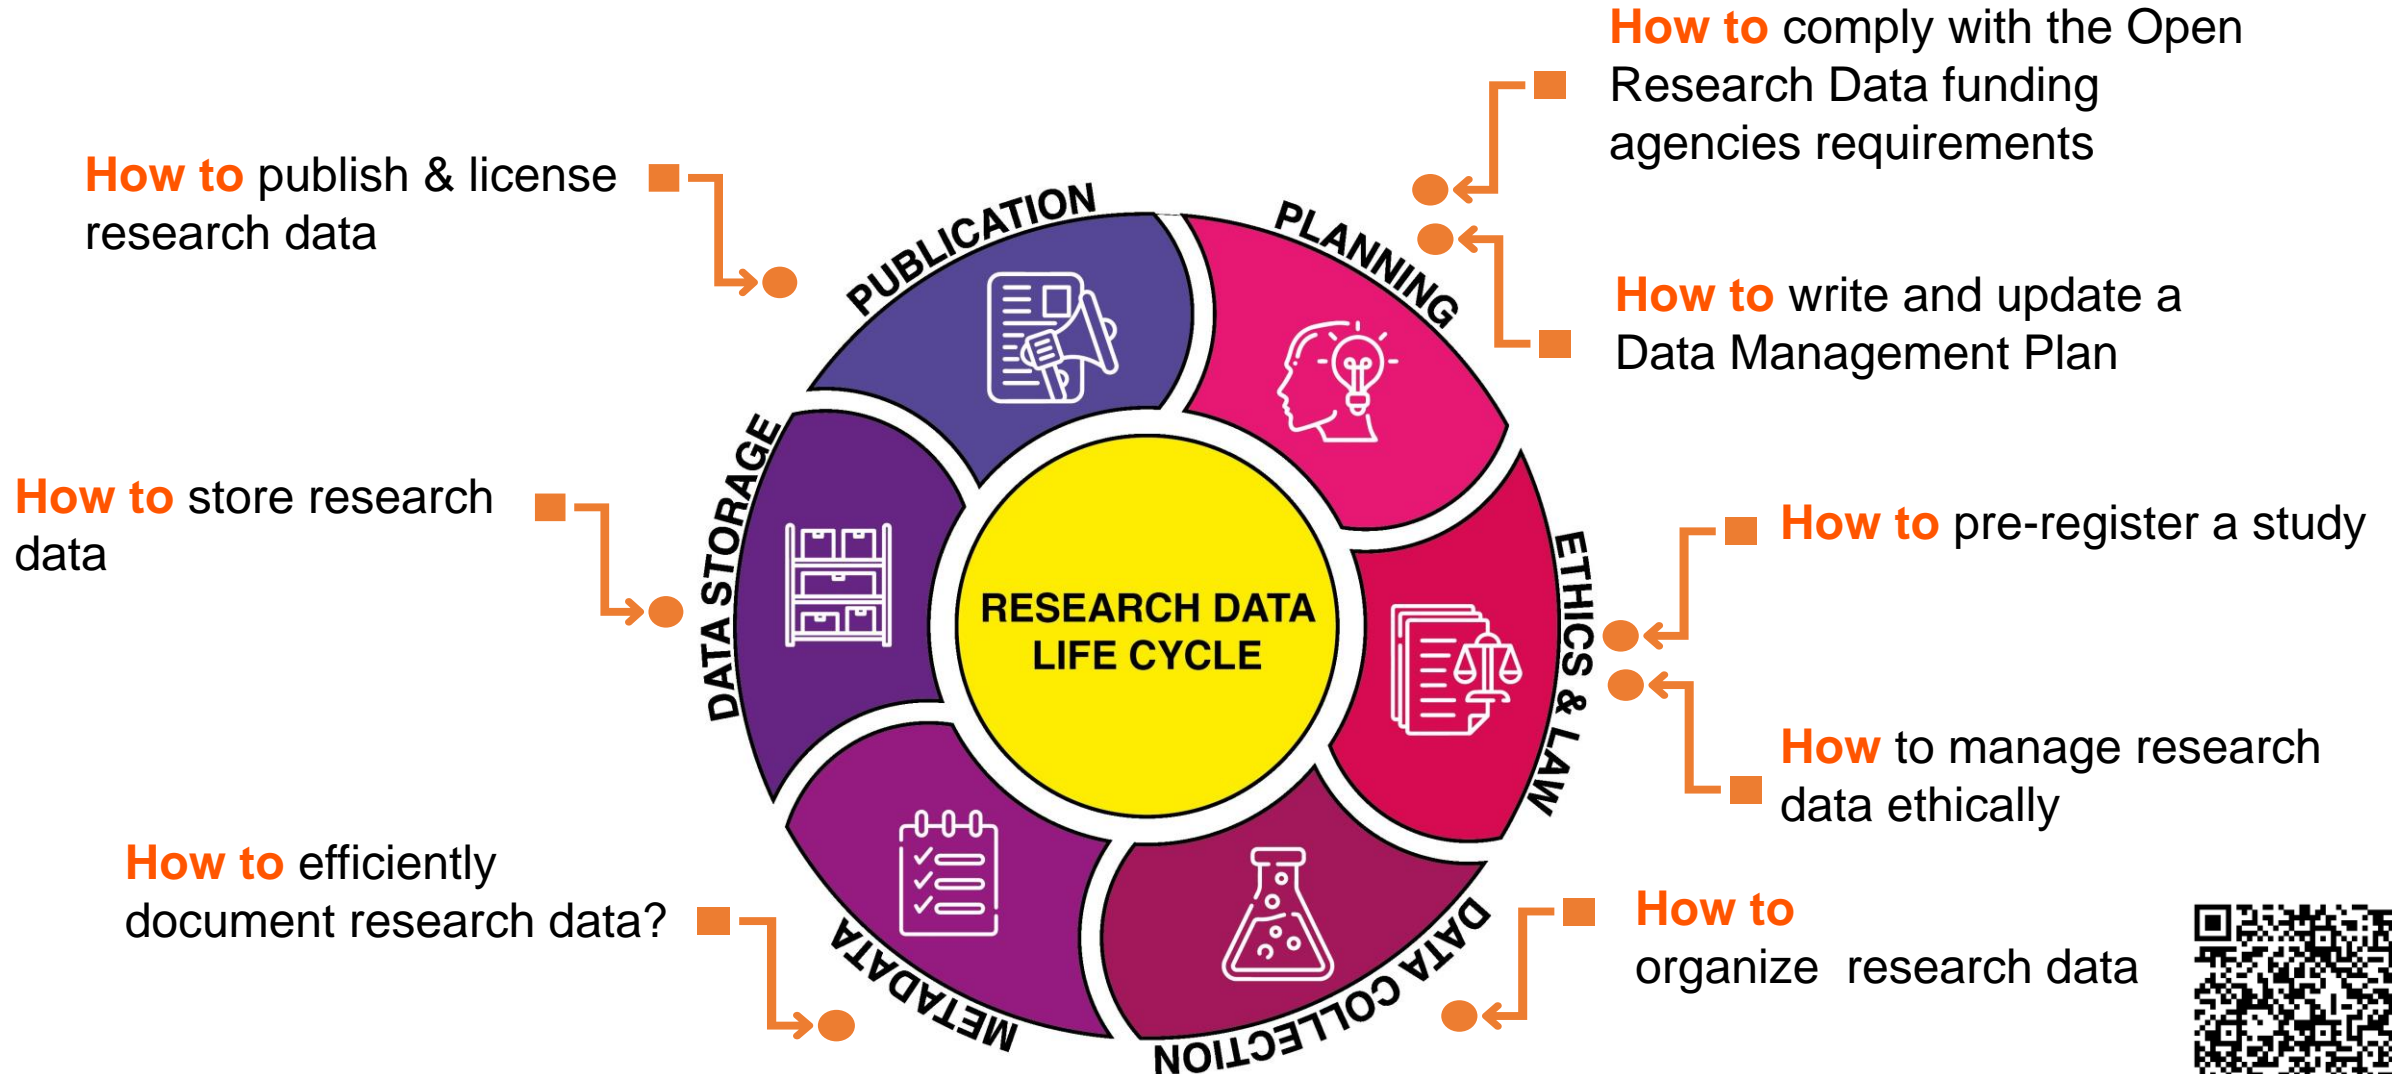

Training Courses and Workshops in Research Data Management

openscience@unibe.ch